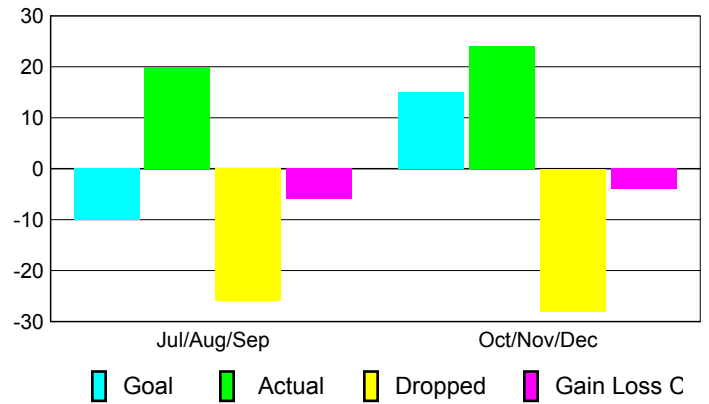

Membership Results 2010-2011

Goal, New, Dropped, Gain/Loss