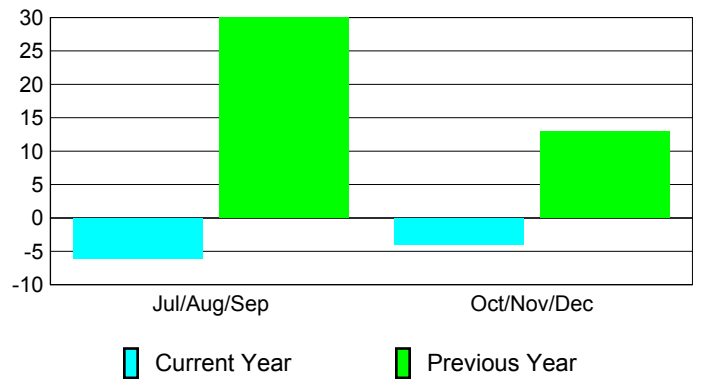

Comparison of Membership Gain/Loss

Current Year Compared to the Previous Year