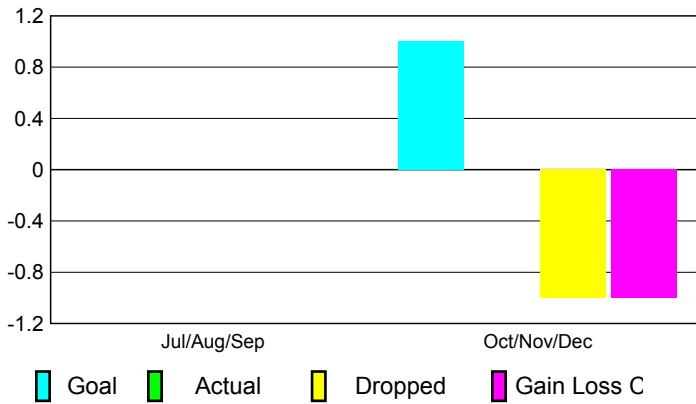

2010-2011 GMT Reports for District (or Undistricted) **District 202 E**

GMT: **Mr. CLIFFORD STEPHEN A HE**

Location: **NEW ZEALAND**

GMT CA: **7**

CLUBS

**Club Results
2010-2011**

**Clubs
2009-2010**

Month	New Club Goal	Actual New Clubs	Actual Dropped Clubs	Gain/Loss of Clubs	Gain/Loss of Clubs
Jul/Aug/Sep	0	0	0	0	0
Oct/Nov/Dec	1	0	-1	-1	0
Totals	1	0	-1	-1	0

Club Results 2010-2011

Goal, New, Dropped, Gain/Loss

Comparison of Club Gain/Loss

Current Year Compared to the Previous Year

YTD Status Quo Clubs 2010-2011

Status Quo Clubs Compared to Status Quo Members

MEMBERSHIP